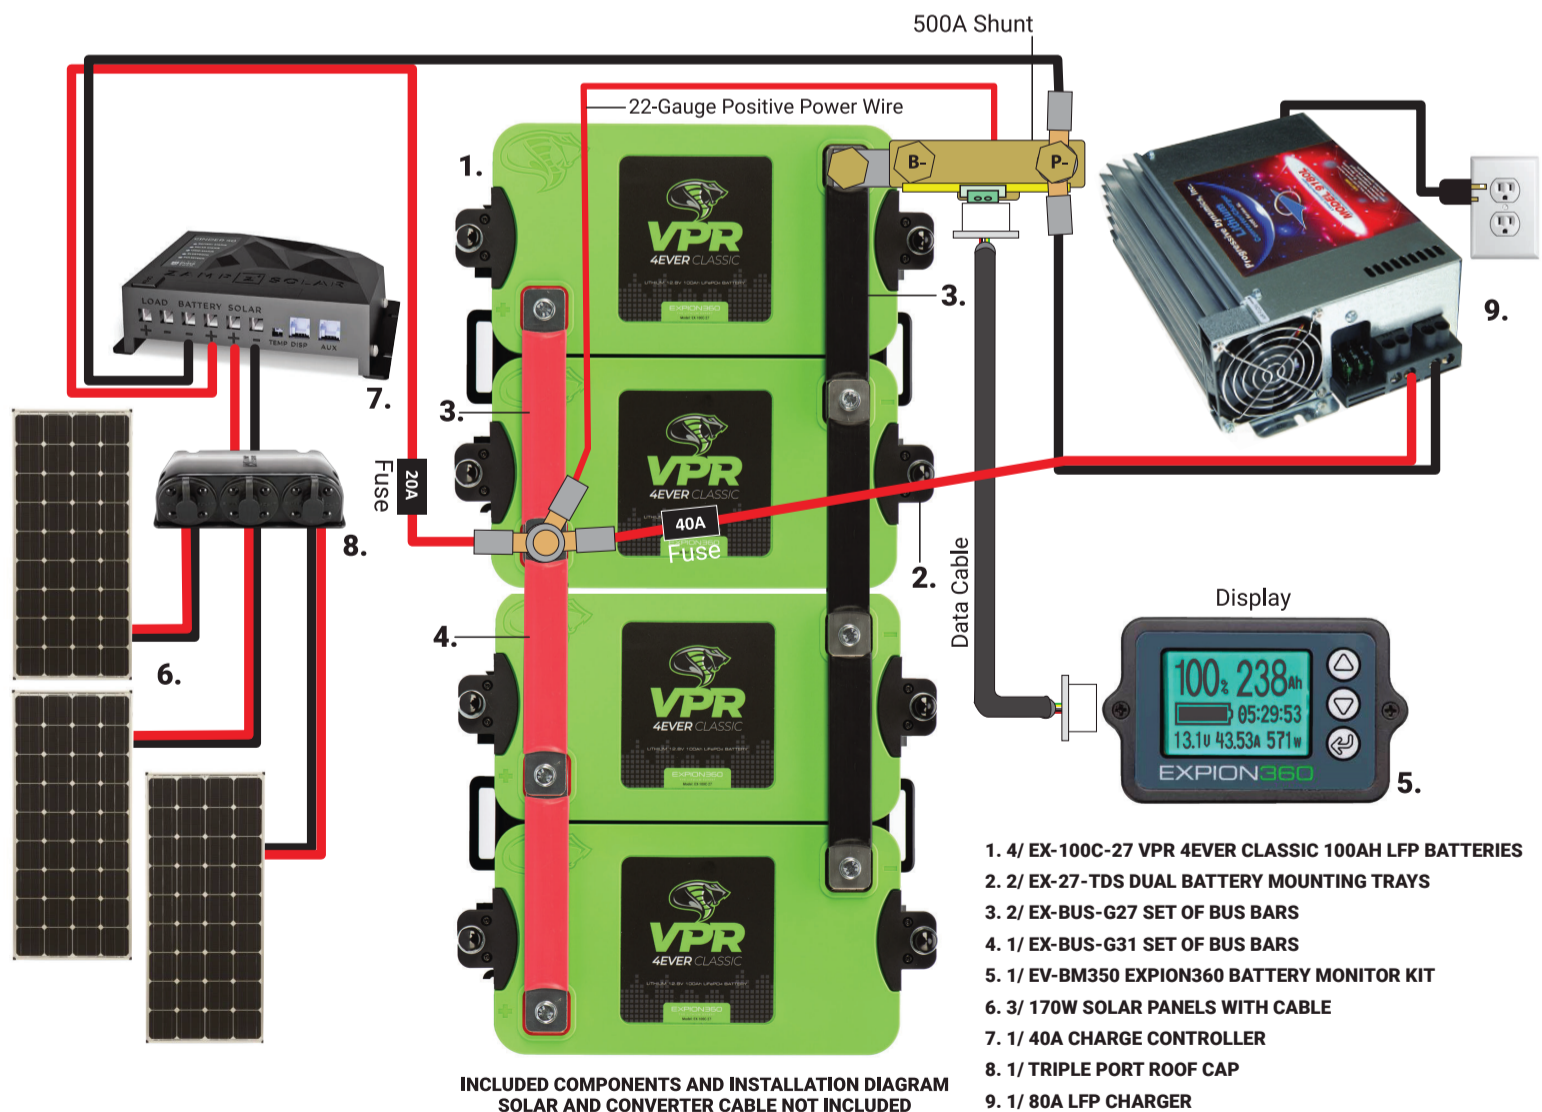

*\$150 shop material fee applies at transfer.

100Ah | 170W

INCLUDED COMPONENTS AND INSTALLATION DIAGRAM

Installed Price | \$3999

200Ah | 340W

Installed Price | \$5999

400Ah | 510W

- 1. 4/ EX-100C-27 VPR 4EVER CLASSIC 100AH LFP BATTERIES
- 2. 2/ EX-27-TDS DUAL BATTERY MOUNTING TRAYS
- 3. 2/ EX-BUS-G27 SET OF BUS BARS
- 4. 1/ EX-BUS-G31 SET OF BUS BARS
- 5. 1/ EV-BM350 EXPION360 BATTERY MONITOR KIT
- 6. 3/ 170W SOLAR PANELS WITH CABLE
- 7. 1/ 40A CHARGE CONTROLLER
- 8. 1/ TRIPLE PORT ROOF CAP
- 9. 1/ 80A LFP CHARGER

INCLUDED COMPONENTS AND INSTALLATION DIAGRAM
SOLAR AND CONVERTER CABLE NOT INCLUDED

Installed Price | \$8999