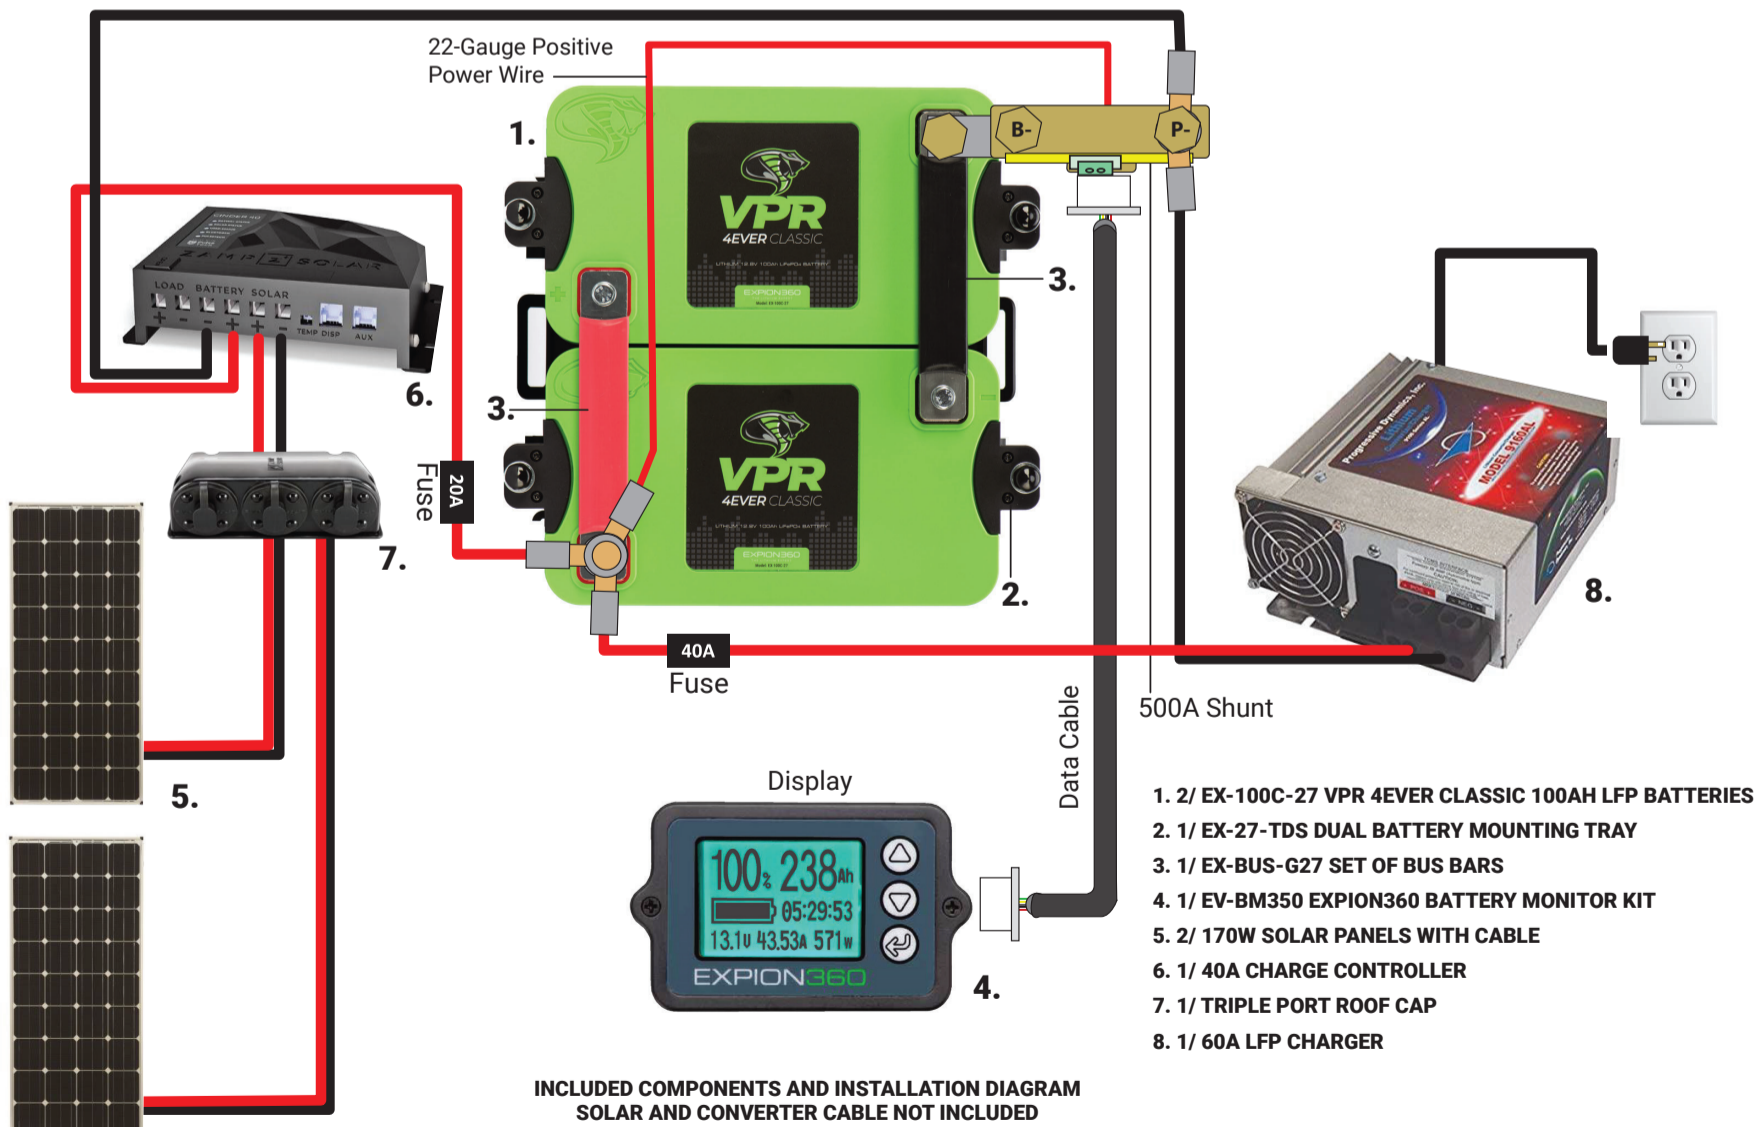

*\$150 shop material fee applies at transfer.

100Ah | 170W

INCLUDED COMPONENTS AND INSTALLATION DIAGRAM

Installed Price | \$3999

200Ah | 340W

Installed Price | \$5999

400Ah | 510W

- 1. 4/ EX-100C-27 VPR 4EVER CLASSIC 100AH LFP BATTERIES
- 2. 2/ EX-27-TDS DUAL BATTERY MOUNTING TRAYS
- 3. 2/ EX-BUS-G27 SET OF BUS BARS
- 4. 1/ EX-BUS-G31 SET OF BUS BARS
- 5. 1/ EV-BM350 EXPION360 BATTERY MONITOR KIT
- 6. 3/ 170W SOLAR PANELS WITH CABLE
- 7. 1/ 40A CHARGE CONTROLLER
- 8. 1/ TRIPLE PORT ROOF CAP
- 9. 1/ 80A LFP CHARGER

INCLUDED COMPONENTS AND INSTALLATION DIAGRAM
SOLAR AND CONVERTER CABLE NOT INCLUDED

Installed Price | \$8999