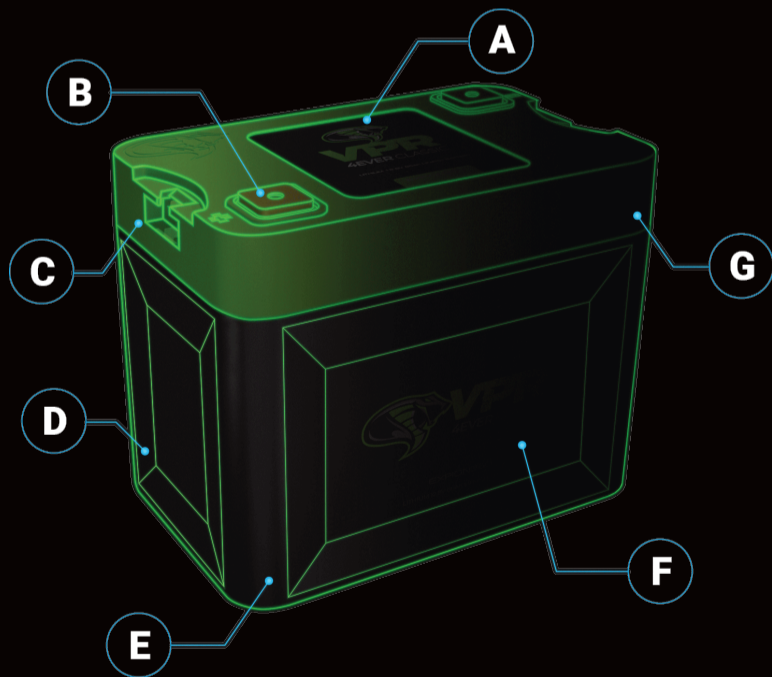

Installed Price | \$999

EXPION360

CONVERT AND ELEVATE YOUR RV TO LITHIUM TECHNOLOGY TODAY!

Why Expion360 Lithium Batteries?

- A. Cold Weather Disconnect with Auto Reset
- B. Offset Terminal Design, Reduced Chance of Cross Polarity
- C. Advanced Tie Downs with No Slip Snap & Screw Technology
- D. Utility Grade Case Made with Premium Fiberglass Reinforced ABS
- E. Impact Resistant Corners and Shock Absorbing Rubber Feet
- F. Premium Internal Components with Minimal Solder Joints and Thick Copper Plates
- G. Only Grade A, UL Listed Cells That Meet Strict Voltage Guidelines