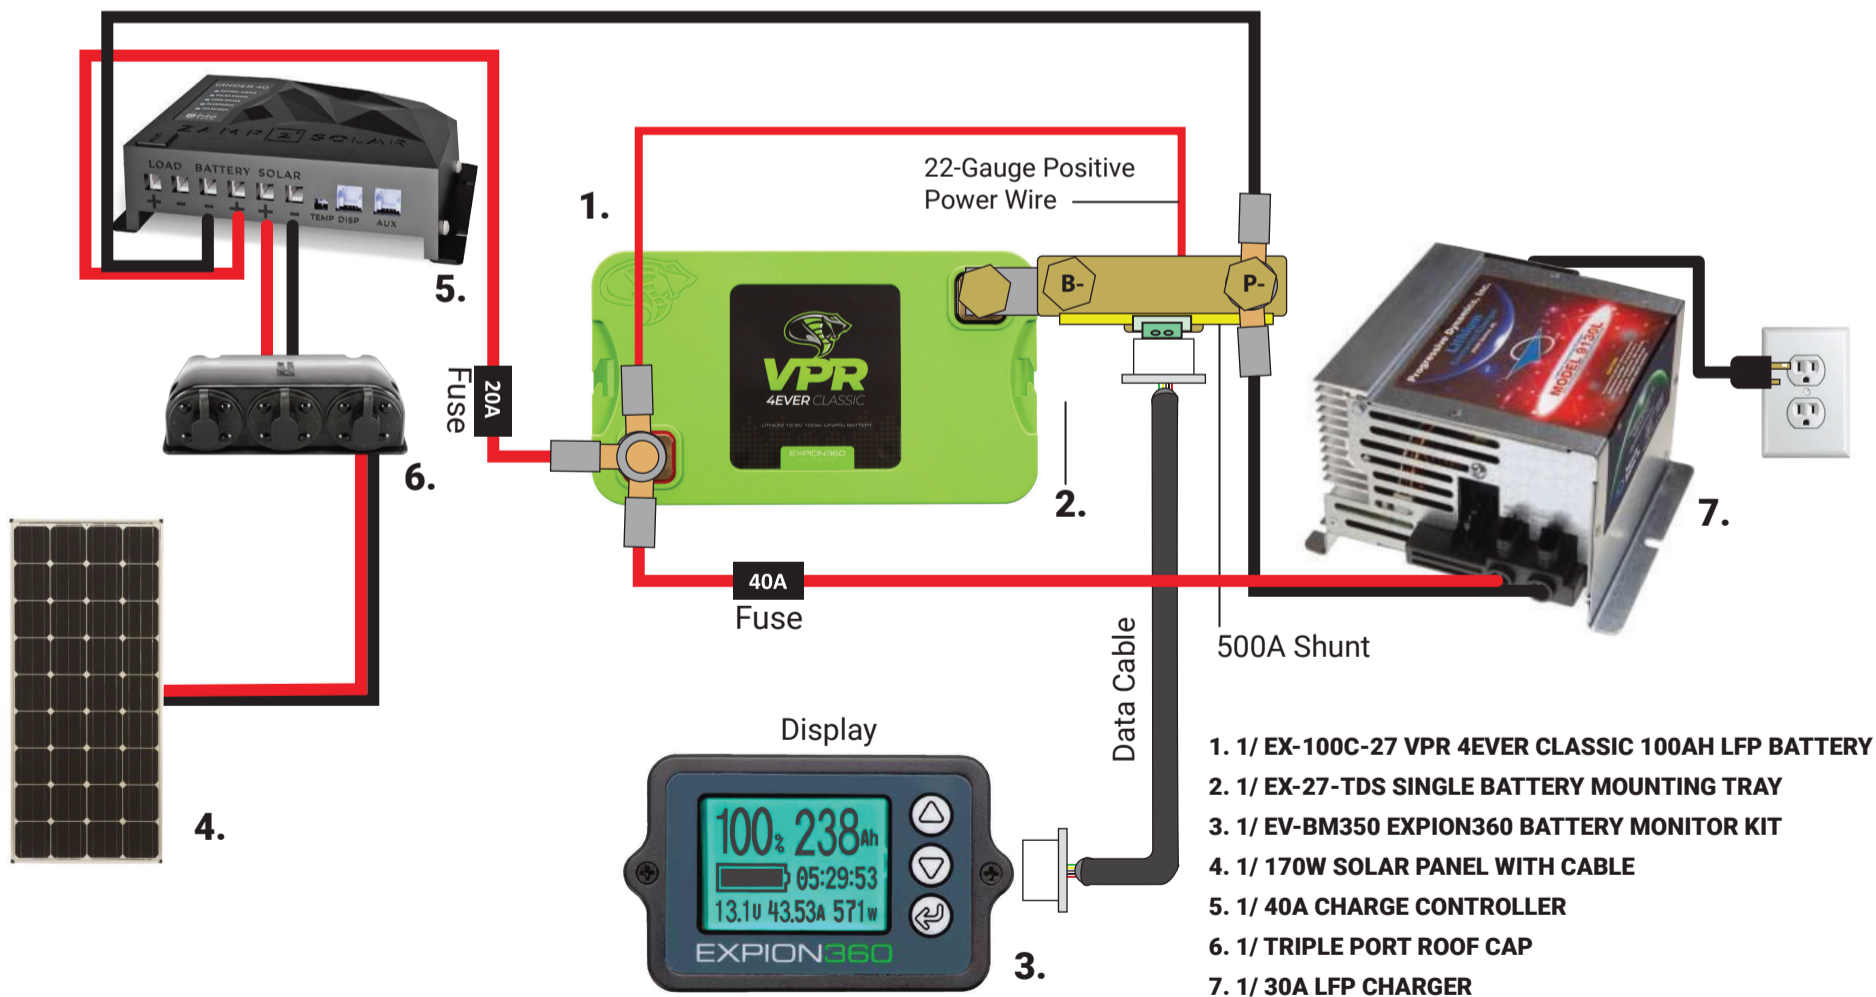

*\$150 shop material fee applies at transfer.

100Ah | 170W

INCLUDED COMPONENTS AND INSTALLATION DIAGRAM

Installed Price | \$3999

200Ah | 340W

Installed Price | \$5999

400Ah | 510W

- 1. 4/ EX-100C-27 VPR 4EVER CLASSIC 100AH LFP BATTERIES
- 2. 2/ EX-27-TDS DUAL BATTERY MOUNTING TRAYS
- 3. 2/ EX-BUS-G27 SET OF BUS BARS
- 4. 1/ EX-BUS-G31 SET OF BUS BARS
- 5. 1/ EV-BM350 EXPION360 BATTERY MONITOR KIT
- 6. 3/ 170W SOLAR PANELS WITH CABLE
- 7. 1/ 40A CHARGE CONTROLLER
- 8. 1/ TRIPLE PORT ROOF CAP
- 9. 1/ 80A LFP CHARGER