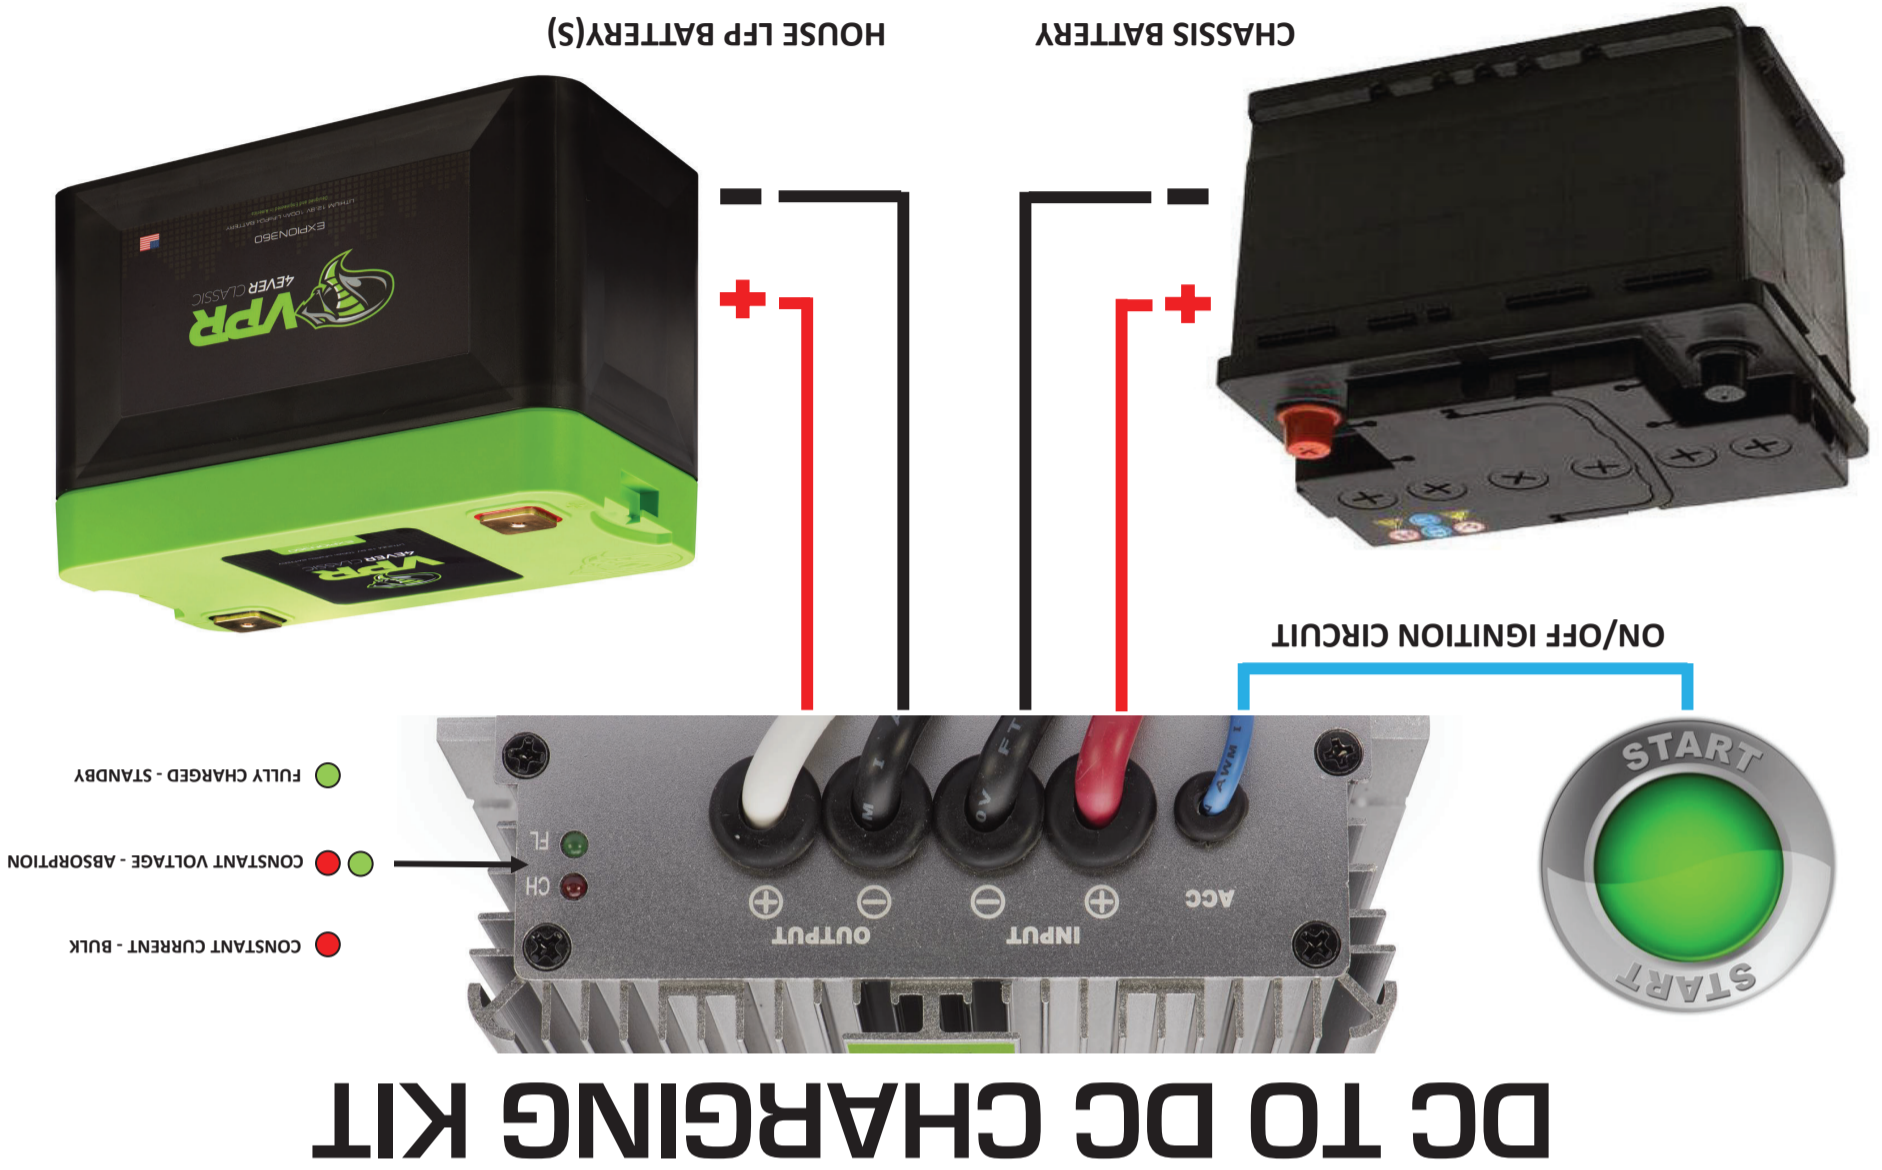

Installed Price | \$999

EXPION360

CONVERT AND ELEVATE YOUR RV TO LITHIUM TECHNOLOGY TODAY!

Why Expion360 Lithium Batteries?

- A. Cold Weather Disconnect with Auto Reset
- B. Offset Terminal Design, Reduced Chance of Cross Polarity
- C. Advanced Tie Downs with No Slip Snap & Screw Technology
- D. Utility Grade Case Made with Premium Fiberglass Reinforced ABS
- E. Impact Resistant Corners and Shock Absorbing Rubber Feet
- F. Premium Internal Components with Minimal Solder Joints and Thick Copper Plates
- G. Only Grade A, UL Listed Cells That Meet Strict Voltage Guidelines

*\$150 shop material fee applies at transfer.

100Ah | 170W

INCLUDED COMPONENTS AND INSTALLATION DIAGRAM

Installed Price | \$3999

200Ah | 340W

Installed Price | \$5999

400Ah | 510W

- 1. 4/ EX-100C-27 VPR 4EVER CLASSIC 100AH LFP BATTERIES
- 2. 2/ EX-27-TDS DUAL BATTERY MOUNTING TRAYS
- 3. 2/ EX-BUS-G27 SET OF BUS BARS
- 4. 1/ EX-BUS-G31 SET OF BUS BARS
- 5. 1/ EV-BM350 EXPION360 BATTERY MONITOR KIT
- 6. 3/ 170W SOLAR PANELS WITH CABLE
- 7. 1/ 40A CHARGE CONTROLLER
- 8. 1/ TRIPLE PORT ROOF CAP
- 9. 1/ 80A LFP CHARGER